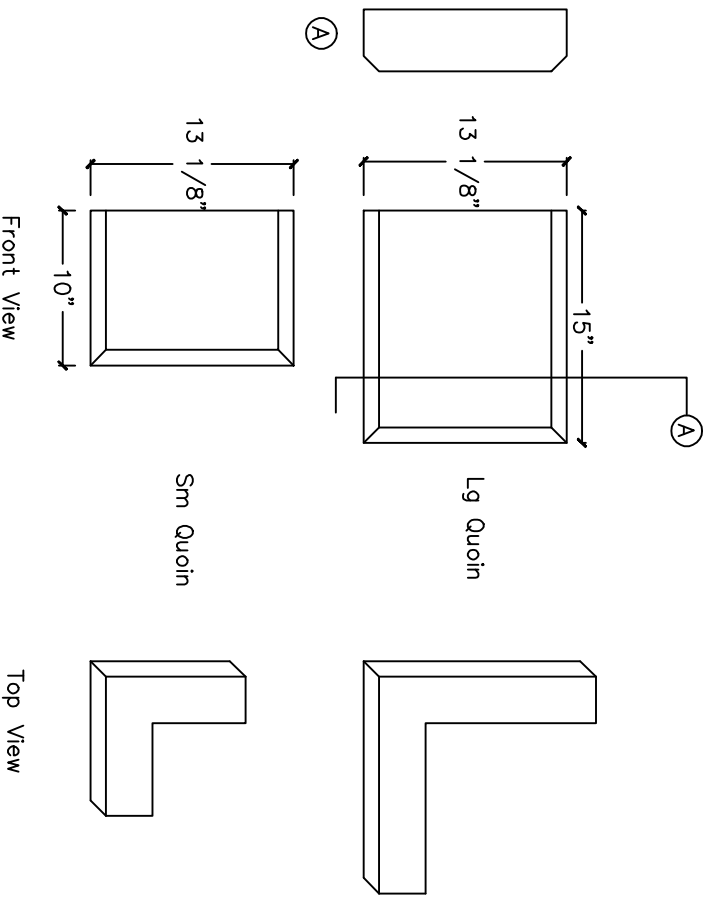

SCALE:	1" = 1'
PAGE:	Sk-2

For Standard Brick – Height: 13 1/8" (5 courses)
 For Jumbo Brick – Height: 12 5/8" (4 courses)
 Flat Quoins also available