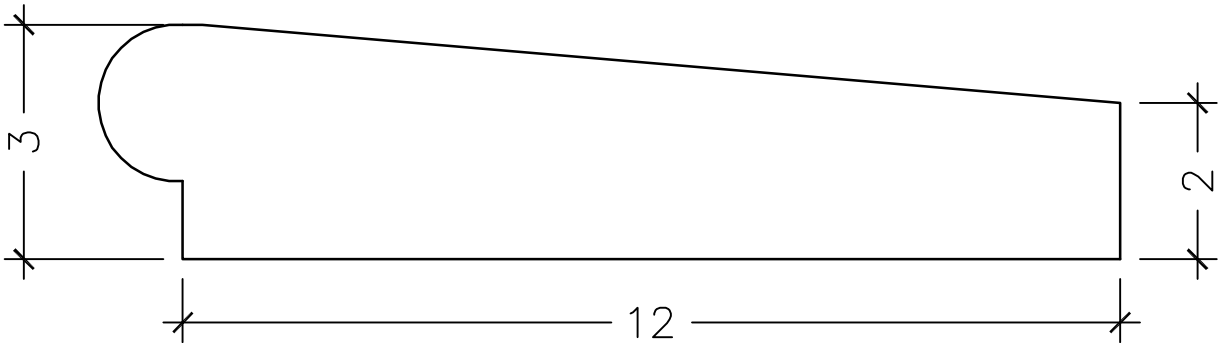

Available in straight or curved (provide template)

Available only in straight pieces (length adjustable)

Available only in 2' straight pieces

Shop Drawing	Company:	S & B	SCALE:
	Contact:		
	Description:	Cast Stone Co., Inc. 1349 Utica Avenue, Brooklyn NY 11203 http://www.uticacast.com ~ Email: Sales@uticacast.com PHONE: 1-718-629-0975 FAX : 718-629-1031	PAGE:
	Date:		
	Comment:		