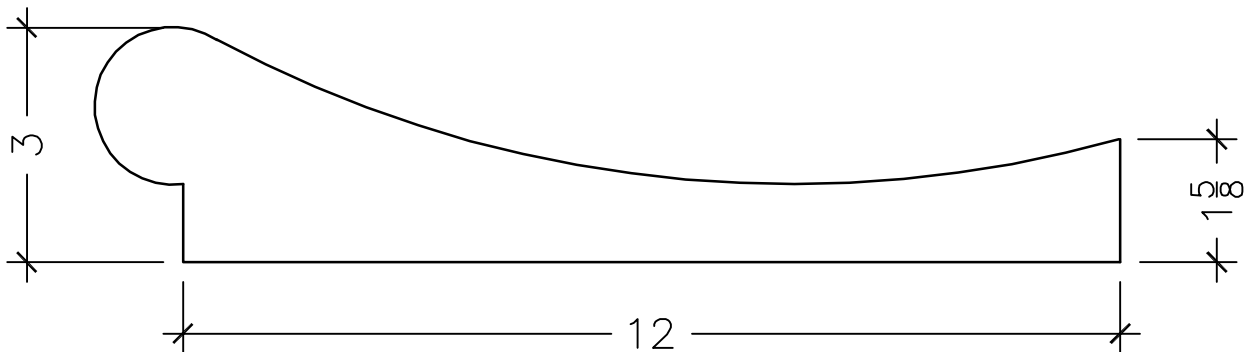

Available in straight or curved (provide template)

Available only in straight pieces (length adjustable)

Available only in 2' straight pieces

Shop Drawing	Company:	S & B	SCALE:
	Contact:		
	Description:	Cast Stone Co., Inc. 1349 Utica Avenue, Brooklyn NY 11203 http://www.uticacast.com ~ Email: Sales@uticacast.com PHONE: 1-718-629-0975 FAX : 718-629-1031	PAGE:
	Date:		
	Comment:		